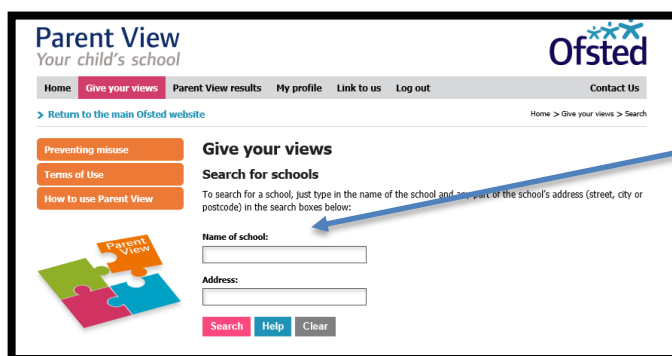

When you return to the Ofsted website, or after logging back in to your account, you will be asked to fill in the details of our academy. Please click on search then select SUA.

You will then be asked to agree to the terms of the website followed by 12 short questions.