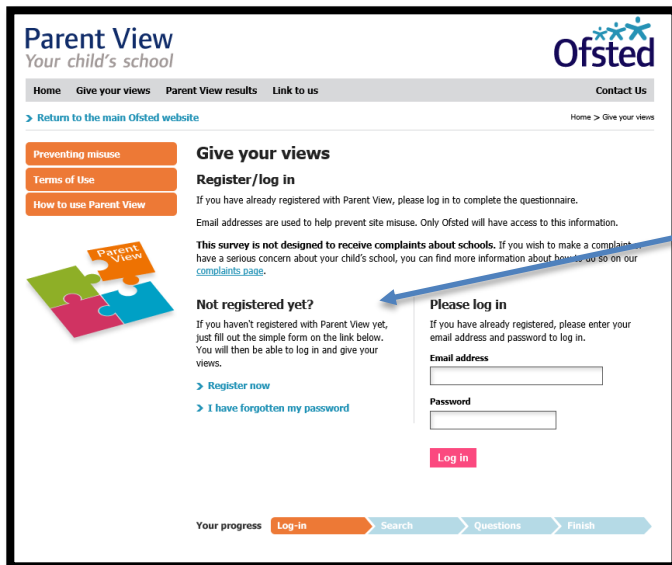

Yours sincerely,

Mr S Andrews
Assistant Principal

Guidance for accessing Ofsted Parent View

You can access the Parent View website directly by typing the web address: parentview.ofsted.gov.uk

Alternatively, if you visit Google and type in Ofsted Parent View in the search box, you will then see the website at the top of your search results.

You should be directed to a web page that will look similar to the one shown here.

After reading the information please click on **Give your views now**

You will be asked to register to use the website. After you have registered you will be sent an email.